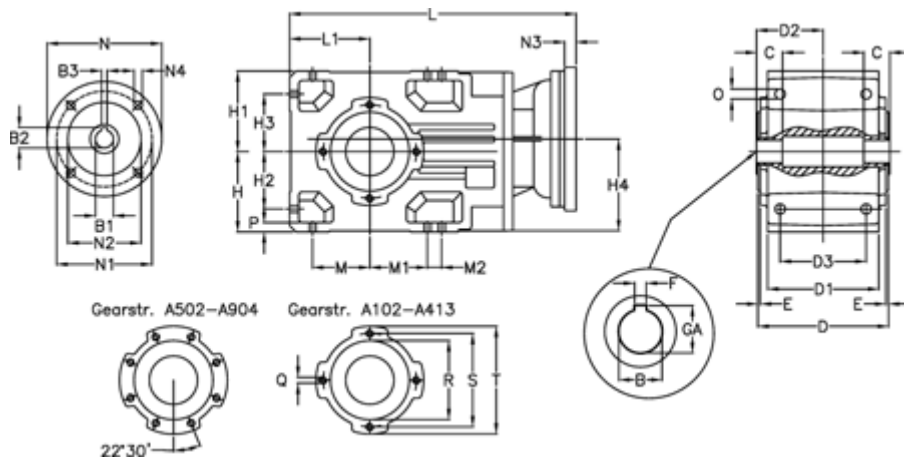

Article number: 29600102553235
 Description: Bevel helical gearbox
 A102UH25-25,5-P90B5

Measures

B = 25	D3 = 75	H3 = 50.0	N1 = 165	S = 100
B1 = 24	Description = A102UH25-xx-P90 B5	H4 = 83.0	N2 = 130	T = 120
B2 = 27.3	E = 3.0	L = 302.0	N3 = 0	
B3 = 8	F = 8	L1 = 70	N4 = M10x12	
C = 18	GA = 28.3	M = 50.0	O = 9.5	
D = 117	H = 70	M1 = 50.0	P = 9	
D1 = 95	H1 = 70	M2 = 0	Q = M8x12	
D2 = 60.0	H2 = 50.0	N = 200	R = 80	